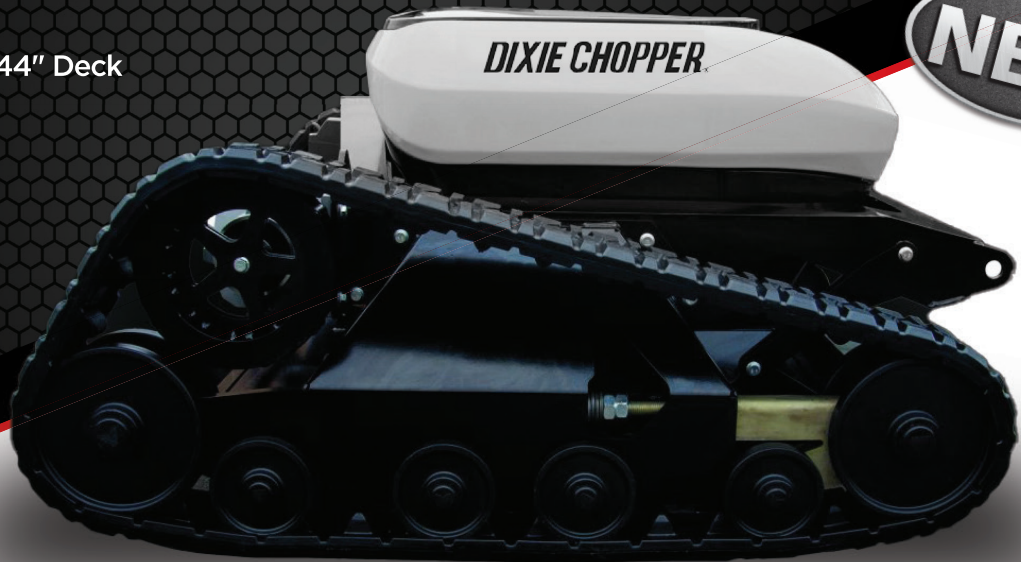

# TALON R/C

REMOTE CONTROL

## MODELS:

2844VGE 28hp, 44" Deck

**NEW**

Talon R/C 2844VGE shown\*

## MOW WHERE NO MOWER HAS MOWED BEFORE.

The **Talon R/C** is the safest and most productive solution for commercial and municipal operators who need to maintain steep hills, ditches, wet terrains, and areas zero-turn mowers struggle to perform.

- **Remote Control** - Keep operators safe in areas needing maintained with remote control technology with nearly 500 feet of range.
- **American Muscle** - Powered by a 28 horsepower Vanguard® EFI engine, the Talon R/C has plenty of power to cut, climb, and maneuver any terrain.
- **Hillside Ready** - Mow up, down, and side to side on any slopes up to 55 degrees in areas where operators should never be operating equipment.
- **Hybrid Technology** - Electric drive system for advanced operator controls and variable speed.
- **Low Ground Pressure** - Maximize your efficiency while minimizing your footprint.
- **Variable Cutting Height** - Choose your cutting height from just one 1" all the way to 6" to get the perfect cut at every job.