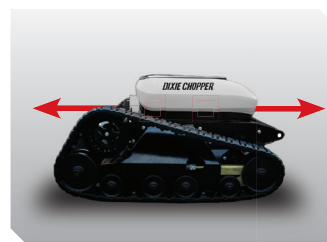

## MODELS:

2844VGE 28hp, 44" Deck

**NEW**

Talon R/C 2844VGE shown\*

## MOW WHERE NO MOWER HAS MOWED BEFORE.

The **Talon R/C** is the safest and most productive solution for commercial and municipal operators who need to maintain steep hills, ditches, wet terrains, and areas zero-turn mowers struggle to perform.

- **Remote Control** - Keep operators safe in areas needing maintained with remote control technology with nearly 500 feet of range.
- **American Muscle** - Powered by a 28 horsepower Vanguard® EFI engine, the Talon R/C has plenty of power to cut, climb, and maneuver any terrain.
- **Hillside Ready** - Mow up, down, and side to side on any slopes up to 55 degrees in areas where operators should never be operating equipment.
- **Hybrid Technology** - Electric drive system for advanced operator controls and variable speed.
- **Low Ground Pressure** - Maximize your efficiency while minimizing your footprint.
- **Variable Cutting Height** - Choose your cutting height from just one 1" all the way to 6" to get the perfect cut at every job.

**Safe for Slopes** - Safely mow slopes up to 55 degrees with ease

**EFI Engine** - Improved fuel economy and easier cold starts

**Hybrid Power** - Electric drive system for smooth control

**Mulching Deck** - Twin spindle design for attractive finish in all grass types.