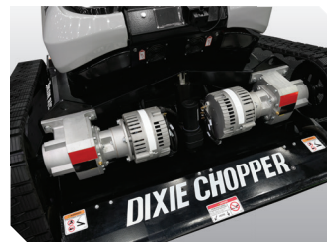

Safe for Slopes - Safely mow slopes up to 55 degrees with ease

Hybrid Power - Electric drive system for smooth control